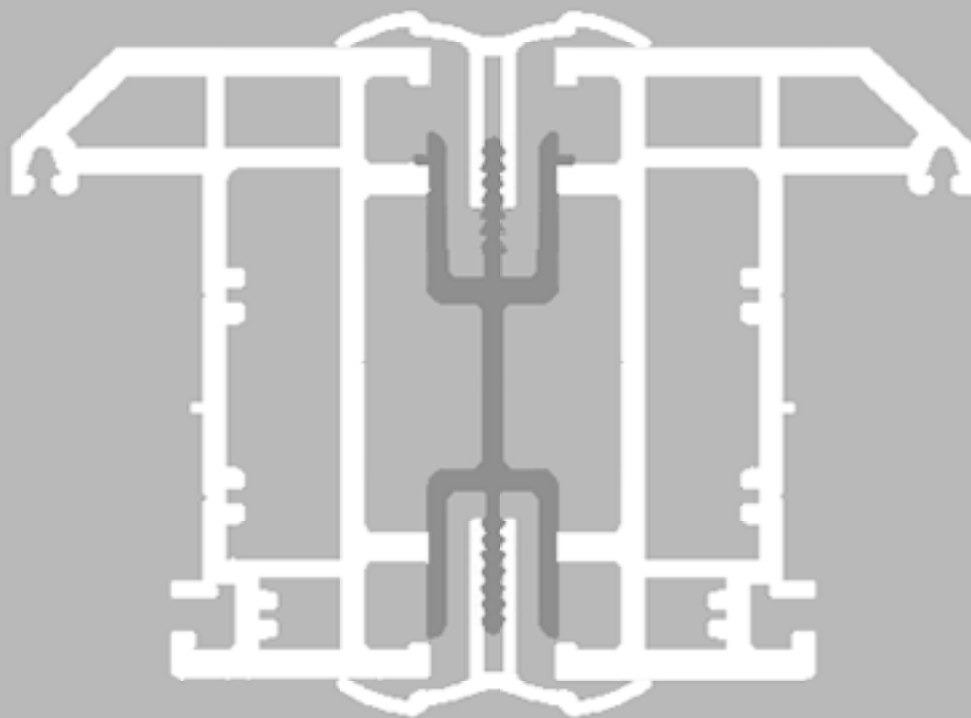

16mm COUPLER

Shepley[®]

It is designed as an 'intermediate' frame coupler and it has a 16mm frame deduction.