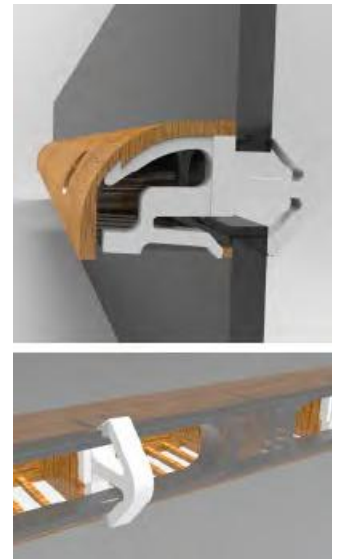

Glazpart Link Vents Mk2

High-performing compact window vent

Glazpart has taken trickle vents to a whole new level with the launch of their new Link Vent Mk2. Delivering 2500 Equivalent Area (EQA) performance, the Link Vent Mk2 ticks all the boxes for building designers, window fabricators, installers and homeowners alike. With its sleek design and wide choice of solid colour finishes, this vent can blend into virtually any kind of uPVC, timber or aluminium window for clean lines and unrivalled aesthetics. LABC certification guarantees compliance with building regulations on ventilation (great news for trade professionals), while the noise- and draught-reducing design keeps homeowners happy too. In addition, proven colour stability, high thermal performance and mechanical durability help to ensure low-maintenance, trouble-free operation and good looks for years!

Key features:

- Compact, low-visibility design - canopy extends just 25mm from the window
- Wide choice of solid colours. RAL colour matching and woodgrain finishes also available
- Optimised airflow means the 2500 vent achieves the performance of a vent twice its size
- Small 204mm x 13mm slot reduces routing time and keeps noise levels to a minimum - just 51dB for the 2500 vent in the closed position
- LABC approved guarantees compliance with building regulations
- Can be either screw- or clip fixed for a quick, easy fit
- Robust, sturdy design - no end caps to lose or break
- High thermal performance and excellent colourfastness
- Improved airflow means the vent is smaller and can be fitted in sashes