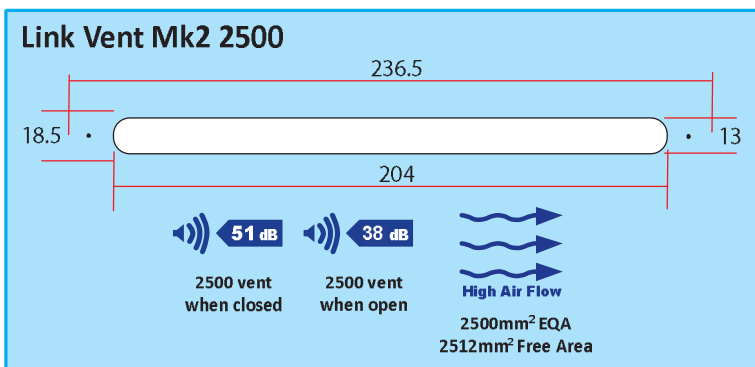

Routing prep, dB rating and air flow

Airbourne sound insulation to BS EN ISO 10140-1:2016 Annex E and BS EN ISO 10140-2:2010 and single number calculated in accordance with BS:ENISO717-1:2013